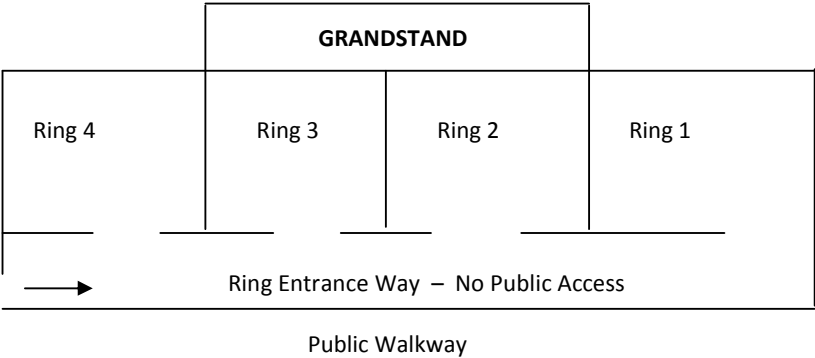

TIMETABLE FOR LIVESTOCK EXHIBITORS & COMPETITORS

Horse Section - All classes will commence at 9am

Ring 4	Ring 3	Ring 2	Ring 1
Palomino Arabs & PBA PB Welsh RP Breeding Shetlands Young Handlers	Section C Section A Section D Sport Horse	CRP Section B SHP Ridden Welsh	In Hand Hunters Ridden Hunters M & M Coloureds
Driving Classes			

Cattle Section - 10.30am Judging

All Cattle Sections followed by Young Handlers, Cattle Championships & Parade of Cattle.

Pig Section - 11am Judging

Sheep Section - 11am Judging